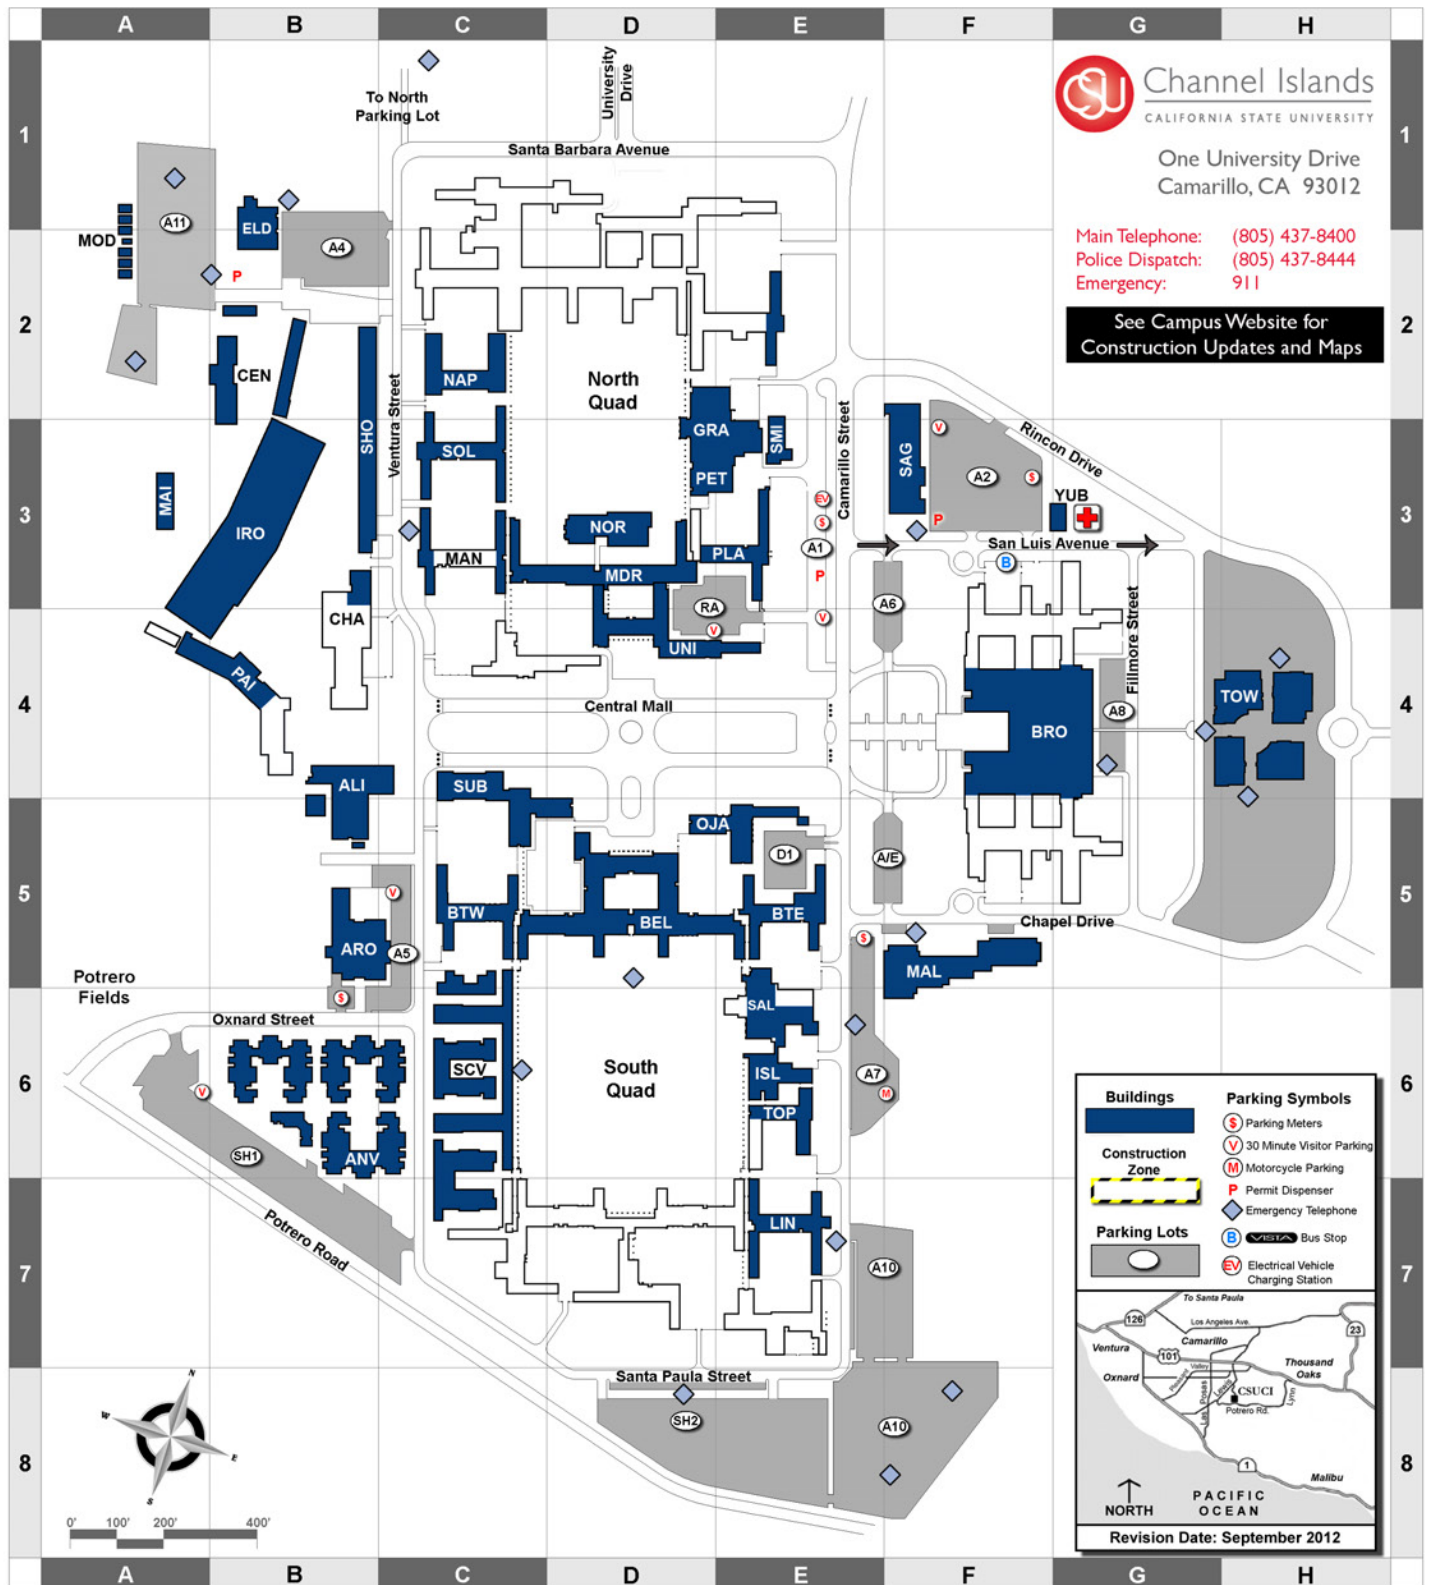

One University Drive
Camarillo, CA 93012

Main Telephone: (805) 437-8400
Police Dispatch: (805) 437-8444
Emergency: 911

See Campus Website for
Construction Updates and Maps

Buildings	Parking Symbols
	Parking Meters
	30 Minute Visitor Parking
	Motorcycle Parking
	Permit Dispenser
	Emergency Telephone
	Bus Stop
	Electrical Vehicle Charging Station

Revision Date: September 2012

BUILDING	GRID	BUILDING	GRID	BUILDING	GRID
ALI	Aliso Hall	B4	IRO	Ironwood Hall	B3
ARO	Arroyo Hall	B5	LIN	Lindero Hall	E7
ANV	Anacapa Village	B6	MDR	Madera Hall	D3
BRO	Broome Library	F4	MAI	Maintenance Stores	A3
BTW	Bell Tower West	C5	MAL	Malibu Hall	F5
BEL	Bell Tower	D5	MAN	Manzanita Hall	C3
BTE	Bell Tower East	E5	MOD	Modoc Hall	A2
CEN	Central Plant	B2	NAP	Napa Hall	C2
CHA	Chaparral Hall	B4	NOR	del Norte Hall	D3
ELD	El Dorado Hall	B2	OJA	Ojai Hall	E5
GRA	Grand Salon	E3	PAI	Paint Shop	B4
ISL	Islands Cafe	E6	PET	Petit Salon	E3
PLA	Placer Hall	E3	SAG	Sage Hall	F3
SAL	Salon A	E6	SAL	Salon A	E6
SCV	Santa Cruz Village	C6	SMI	Smith Decision Center	E3
SHO	Shops	B3	SHO	Shops	B3
SOL	Solano Hall	C3	SOL	Solano Hall	C3
SUB	Student Union Building	C4	SUB	Student Union Building	C4
TOP	Topanga Hall	E6	TOP	Topanga Hall	E6
TOW	Town Center	H4	TOW	Town Center	H4
UNI	University Hall	D4	UNI	University Hall	D4
YUB	Yuba Hall	G3	YUB	Yuba Hall	G3